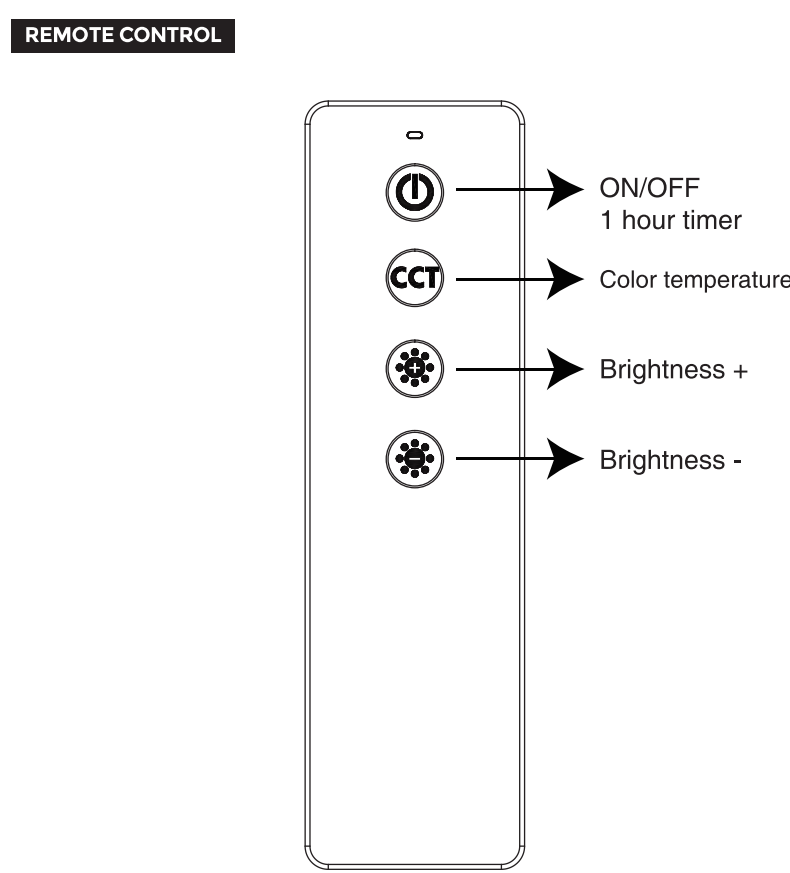

LED FLOOR LAMP

User Manual

Official Email: sibrille@outlook.com

1. **USE TIPS**
1. The remote control requires two AAA batteries.
  2. Pairing is not required before using.

SPECIFICATION

Name	LED Floor Lamp
Model Number	MF30021.4
Material	Metal+Plastic
Rated Wattage	30W
Luminous Flux	2000LM
Rated Voltage	AC100-240V
Rated Frequency	50/60Hz
Lamp Life	30000 H
Protection Class	IP20
Brightness Adjustment	Stepless Dimmable(10%-100%)
Color Temperature	Stepless Adjustable Color Temperature (3000K-6500K)
Control Ways	Remote & Button

BUTTON CONTROL

+	Short/Long press to increase the brightness.(10-100%)
-	Short/Long press to decrease the brightness.(100%-10%)
CCT	Short press: 3000K-4000K-5000K-6500K Long press: Color temperature adjustment steplessly.
⏻	Short press: ON/OFF(with memory function) Long press: 1 hour timer (flashing light means successful timing, Press any other key to cancel the timer function)

REMOTE CONTROL

The remote distance is within 33ft (10 m).
It is magnetic so that you can stick it on the lamp pole and other metal surfaces.

⏻	Short press: ON/OFF(with memory function) Long press: 1 hour timer(flashing light means successful timing, Press any other key to cancel the timer function)
CCT	Short press: Cycle through 3000K-4000K-5000K-6500K Long press: Color temperature adjustment steplessly.
+	Short/Long press to increase the brightness.(10-100%)
-	Short/Long press to decrease the brightness.(100%-10%)

RE-MATCHING THE REMOTE CONTROL

If the remote control does not work, or if the lights turn on/off automatically, it is possible that there is interference from your home or your neighbor's remote control. We suggest you use the following methods.