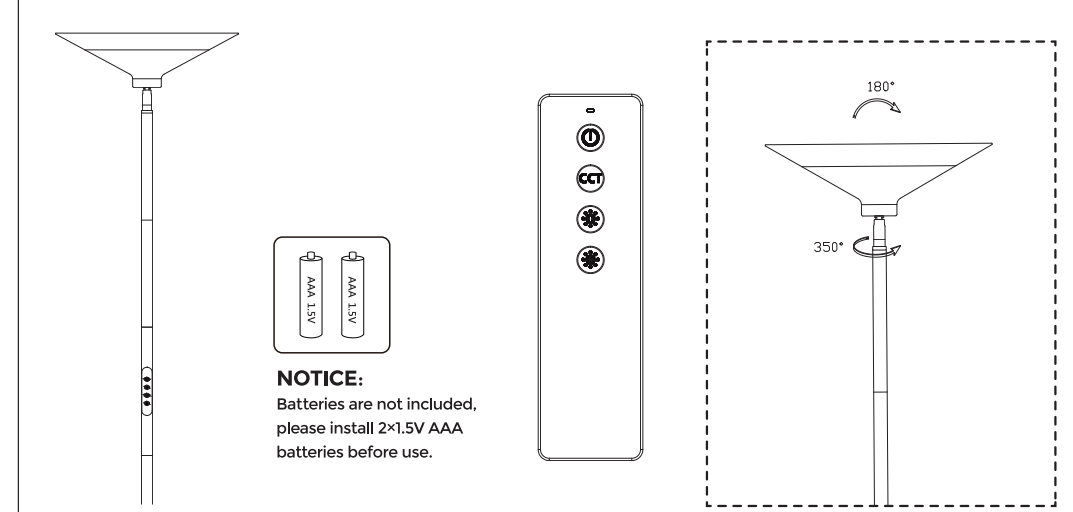

LED FLOOR LAMP

User Manual

Official Email: sibrille@outlook.com

1. **USE TIPS**
1. The remote control requires two AAA batteries.
  2. Pairing is not required before using.

SPECIFICATION

Name	LED Floor Lamp
Model Number	MF30021.4
Material	Metal+Plastic
Rated Wattage	30W
Luminous Flux	2000LM
Rated Voltage	AC100-240V
Rated Frequency	50/60Hz
Lamp Life	30000 H
Protection Class	IP20
Brightness Adjustment	Stepless Dimmable(10%-100%)
Color Temperature	Stepless Adjustable Color Temperature (3000K-6500K)
Control Ways	Remote & Button

BUTTON CONTROL

+	Short/Long press to increase the brightness.(10-100%)
-	Short/Long press to decrease the brightness.(100%-10%)
CCT	Short press: 3000K-4000K-5000K-6500K Long press: Color temperature adjustment steplessly.
⏻	Short press: ON/OFF(with memory function) Long press: 1 hour timer (flashing light means successful timing, Press any other key to cancel the timer function)