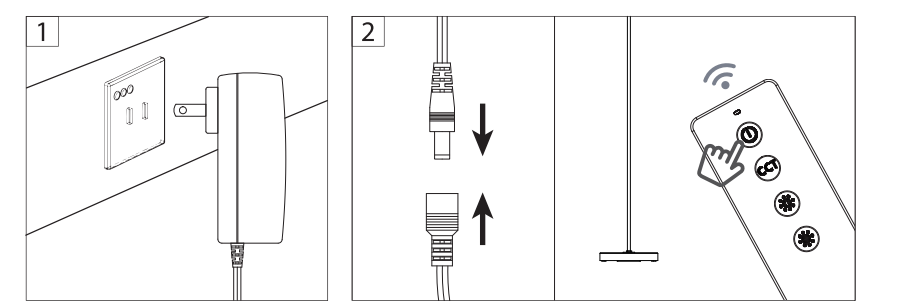

REMOTE CONTROL

The remote distance is within 33ft (10 m).
It is magnetic so that you can stick it on the lamp pole and other metal surfaces.

⏻	Short press: ON/OFF(with memory function) Long press: 1 hour timer(flashing light means successful timing, Press any other key to cancel the timer function)
CCT	Short press: Cycle through 3000K-4000K-5000K-6500K Long press: Color temperature adjustment steplessly.
+	Short/Long press to increase the brightness.(10-100%)
-	Short/Long press to decrease the brightness.(100%-10%)

RE-MATCHING THE REMOTE CONTROL

If the remote control does not work, or if the lights turn on/off automatically, it is possible that there is interference from your home or your neighbor's remote control. We suggest you use the following methods.

1. Connect the power adapter.
2. Unplugging the DC PIN once and long press the remote switch at the same time. (The lamp is supposed to flash, meaning the pairing is successful).