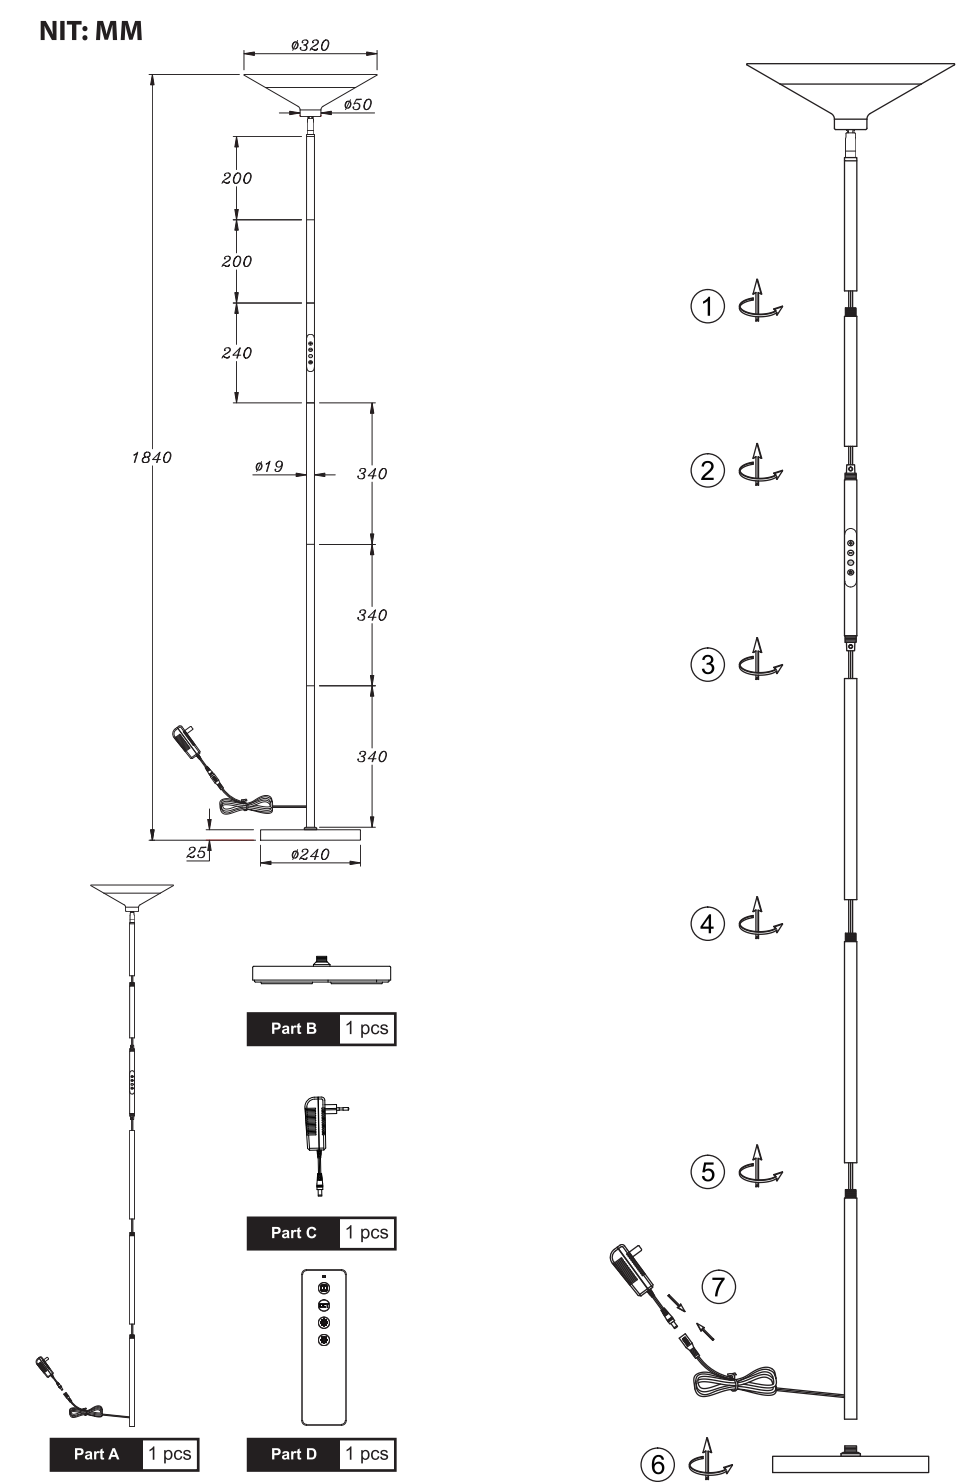

LED FLOOR LAMP

User Manual

Official Email: sibrille@outlook.com

1. **USE TIPS**
1. The remote control requires two AAA batteries.
  2. Pairing is not required before using.

SPECIFICATION

Name	LED Floor Lamp
Model Number	MF30021.4
Material	Metal+Plastic
Rated Wattage	30W
Luminous Flux	2000LM
Rated Voltage	AC100-240V
Rated Frequency	50/60Hz
Lamp Life	30000 H
Protection Class	IP20
Brightness Adjustment	Stepless Dimmable(10%-100%)
Color Temperature	Stepless Adjustable Color Temperature (3000K-6500K)
Control Ways	Remote & Button

BUTTON CONTROL

+	Short/Long press to increase the brightness.(10-100%)
-	Short/Long press to decrease the brightness.(100%-10%)
CCT	Short press: 3000K-4000K-5000K-6500K Long press: Color temperature adjustment steplessly.
⏻	Short press: ON/OFF(with memory function) Long press: 1 hour timer (flashing light means successful timing, Press any other key to cancel the timer function)